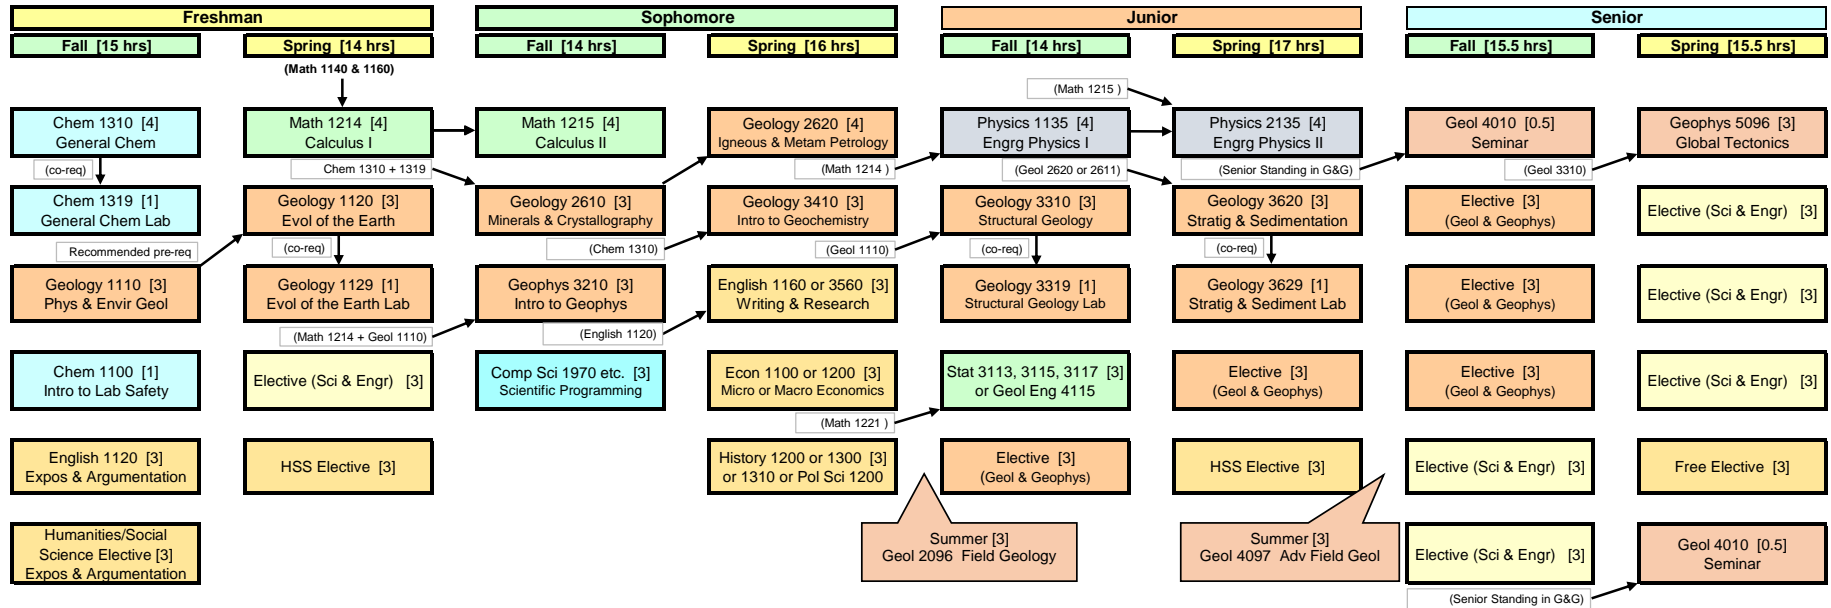

Geology & Geophysics BS Curriculum Flowchart

(June 2019)

Notes:

1. Arrows show pre-requisite and co-requisite relationships. If a course is a co-req, then it says "co-req." If a course note and arrow are given and it doesn't say "co-req," then it's a pre-req.
2. Pre-req = "pre-requisite" = must be completed before enrolling in this course
3. Co-req = "co-requisite" = "preceded or accompanied" = can be taken concurrently with this course
4. Colors show a critical path through a pre-requisite chain
5. Numbers in brackets [3] or [4] show credit hours.